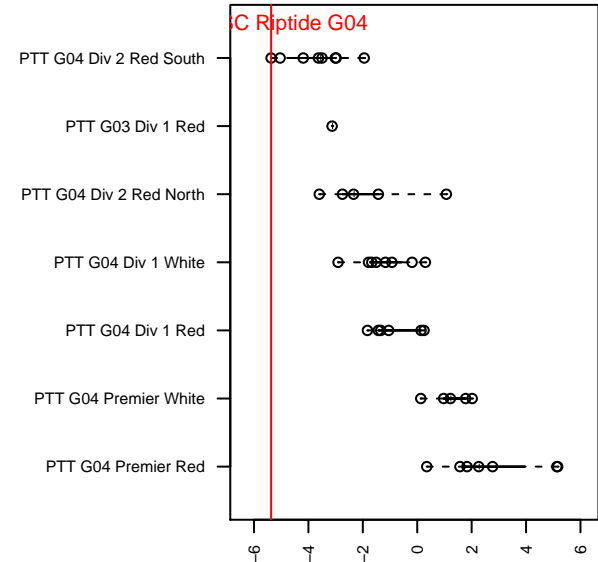

# THUSC Riptide G04

Tualatin Hills United SC  
Tualatin Hills, OR  
G04 total strength=743  
attack=0.75 defense=0.9  
fall league = PTT G04 Div 2 Red South

alt names used:  
THUSC 04G Riptide

Venues played:  
2017 PTT G04 Division 2 Red South

**attack and defense variance (black dot)  
relative to other teams  
and top 10 in region**

**attack and defense rating  
relative to others at age  
and all opponents in last 13 months**

**Performance relative to 13 month average**

**Performance relative to 13 month average**

<b>date</b>	<b>home</b>		<b>away</b>		<b>venue</b>	<b>pred.home</b>	<b>pred.away</b>
2017-10-29	PCU Black 1 G04	1	THUSC Riptide G04	1	2017 PTT G04 Division 2 Red South	1.10	0.61
2017-10-28	THUSC Riptide G04	0	Crossfire OR LOSC Blue II G04	4	2017 PTT G04 Division 2 Red South	0.75	2.33
2017-10-21	THUSC Magnesium G04	3	THUSC Riptide G04	0	2017 PTT G04 Division 2 Red South	2.55	0.45
2017-10-15	THUSC Riptide G04	0	Crossfire OR CUSC Red G04	1	2017 PTT G04 Division 2 Red South	0.39	4.05
2017-10-14	WUFC White G04	4	THUSC Riptide G04	0	2017 PTT G04 Division 2 Red South	2.50	0.35
2017-10-08	Crossfire OR LOSC Blue II G04	4	THUSC Riptide G04	4	2017 PTT G04 Division 2 Red South	2.33	0.75
2017-09-24	THUSC Riptide G04	0	WUFC White G04	0	2017 PTT G04 Division 2 Red South	0.35	2.50
2017-09-23	THUSC Riptide G04	0	PCU Black 1 G04	2	2017 PTT G04 Division 2 Red South	0.61	1.10
2017-09-17	Capital FC Timbers Black G04	1	THUSC Riptide G04	1	2017 PTT G04 Division 2 Red South	2.21	0.47
2017-09-09	THUSC Riptide G04	0	Westside Timbers Mundial TS G04	2	2017 PTT G04 Division 2 Red South	1.28	1.32